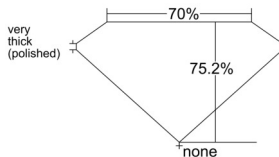

GIA®

FACSIMILE

GIA REPORT 6532990555

Verify this report at GIA.edu

GIA NATURAL DIAMOND DOSSIER®

November 13, 2025
GIA Report Number 6532990555
Shape and Cutting Style ..... Square Modified Brilliant
Measurements ..... 5.17 x 5.05 x 3.80 mm

GRADING RESULTS

Carat Weight ..... 0.90 carat
Color Grade ..... J
Clarity Grade VVS1

ADDITIONAL GRADING INFORMATION

Polish ..... Excellent
Symmetry ..... Excellent
Fluorescence ..... None
Clarity Characteristics. Cloud, Internal Graining, Feather, Surface Graining

Inscription(s): GIA 6532990555

PROPORTIONS

Profile not to actual proportions

GRADING SCALES

GIA COLOR SCALE		GIA CLARITY SCALE			
COLORLESS	D	VERY VERY SLIGHTLY INCLUDED	FLAWLESS		
	E		INTERNALLY FLAWLESS		
	F	VERY SLIGHTLY INCLUDED	VVS₁		
	G		VVS₂		
	H		VS₁		
	NEAR COLORLESS	I	SLIGHTLY INCLUDED	VS₂	
		J		SI₁	
		FAINT	K	INCLUDED	SI₂
			L		I₁
			M		I₂
N			I₃		
VERT LIGHT	O	LIGHT			
	P				
	Q				
	R				
	S				
	T				
LIGHT	U				
	V				
	W				
	X				
Y					
Z