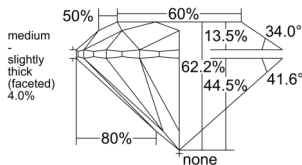

GIA®

FACSIMILE

GIA REPORT 6532988789

Verify this report at GIA.edu

GIA NATURAL DIAMOND DOSSIER®

November 17, 2025
GIA Report Number **6532988789**
Shape and Cutting Style ..... **Round Brilliant**
Measurements ..... **5.05 - 5.08 x 3.15 mm**

GRADING RESULTS

Carat Weight ..... **0.50 carat**
Color Grade ..... **D**
Clarity Grade **VS1**
Cut Grade ..... **Excellent**

ADDITIONAL GRADING INFORMATION

Polish ..... **Excellent**
Symmetry ..... **Excellent**
Fluorescence ..... **None**
Clarity Characteristics.. **Crystal, Cloud, Pinpoint, Indented Natural**
Inspection(s): **GIA 6532988789**

PROPORTIONS

Profile to actual proportions