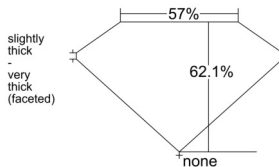

GIA®

FACSIMILE

GIA REPORT 6532988180

Verify this report at GIA.edu

GIA NATURAL DIAMOND DOSSIER®

November 13, 2025
GIA Report Number 6532988180
Shape and Cutting Style ..... Pear Brilliant
Measurements ..... 7.72 x 4.91 x 3.05 mm

GRADING RESULTS

Carat Weight ..... 0.70 carat
Color Grade ..... D
Clarity Grade VVS1

ADDITIONAL GRADING INFORMATION

Polish ..... Excellent
Symmetry ..... Excellent
Fluorescence ..... Faint
Clarity Characteristics ..... Pinpoint, Surface Graining
Inspection(s): GIA 6532988180

PROPORTIONS

Profile not to actual proportions

GRADING SCALES

GIA COLOR SCALE		GIA CLARITY SCALE			
COLORLESS	D	VERY VERY SLIGHTLY INCLUDED	FLAWLESS		
	E		INTERNALLY FLAWLESS		
	F	VERY SLIGHTLY INCLUDED	VVS₁		
	G		VVS₂		
	H		VS₁		
	NEAR COLORLESS	I	SLIGHTLY INCLUDED	VS₂	
		J		SI₁	
		FAINT	K	INCLUDED	SI₂
			L		I₁
			M		I₂
VERT LIGHT	N	LIGHT	I₃		
	O				
	P				
	Q				
	R