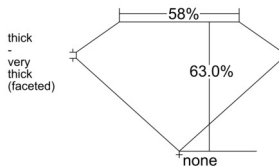

GIA®

FACSIMILE

GIA REPORT 6532983519

Verify this report at GIA.edu

GIA NATURAL DIAMOND DOSSIER®

November 13, 2025
GIA Report Number 6532983519
Shape and Cutting Style ..... Pear Brilliant
Measurements ..... 5.87 x 3.93 x 2.48 mm

GRADING RESULTS

Carat Weight ..... 0.34 carat
Color Grade ..... H
Clarity Grade VVS2

ADDITIONAL GRADING INFORMATION

Polish ..... Excellent
Symmetry ..... Very Good
Fluorescence ..... None
Clarity Characteristics ..... Feather, Cloud, Pinpoint
Inscription(s): GIA 6532983519

PROPORTIONS

Profile not to actual proportions

GRADING SCALES

GIA COLOR SCALE		GIA CLARITY SCALE			
COLORLESS	D	VERY VERY SLIGHTLY INCLUDED	FLAWLESS		
	E		INTERNALLY FLAWLESS		
	F	VERY SLIGHTLY INCLUDED	VVS₁		
	G		VVS₂		
	H		VS₁		
	NEAR COLORLESS	I	SLIGHTLY INCLUDED	VS₂	
		J		SI₁	
		FAINT	K	INCLUDED	SI₂
			L		I₁
			M		I₂
VERT LIGHT	N	LIGHT	I₃		
	O				
	P				
	Q				
	R