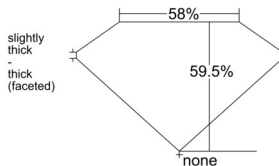

GIA®

FACSIMILE

GIA REPORT 6532981135

Verify this report at GIA.edu

GIA NATURAL DIAMOND DOSSIER®

November 13, 2025
GIA Report Number 6532981135
Shape and Cutting Style ..... Heart Brilliant
Measurements ..... 5.78 x 6.56 x 3.91 mm

GRADING RESULTS

Carat Weight ..... 0.90 carat
Color Grade ..... K
Clarity Grade VS1

ADDITIONAL GRADING INFORMATION

Polish ..... Excellent
Symmetry ..... Very Good
Fluorescence ..... None
Clarity Characteristics ..... Feather, Pinpoint
Inscription(s): GIA 6532981135

PROPORTIONS

Profile not to actual proportions

GRADING SCALES

GIA COLOR SCALE		GIA CLARITY SCALE			
COLORLESS	D	VERY VERY SLIGHTLY INCLUDED	FLAWLESS		
	E		INTERNALLY FLAWLESS		
	F	VERY SLIGHTLY INCLUDED	VVS₁		
	G		VVS₂		
	H		VS₁		
	NEAR COLORLESS	I	SLIGHTLY INCLUDED	VS₂	
		J		SI₁	
		FAINT	K	INCLUDED	SI₂
			L		I₁
			M		I₂
N			I₃		
VERT LIGHT	O	LIGHT			
	P				
	Q				
	R				
	S				
	T				
LIGHT	U				
	V				
	W				
	X				
Y					
Z