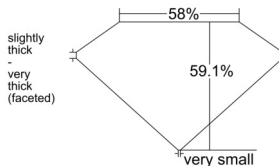

GIA®

FACSIMILE

GIA REPORT 6532980562

Verify this report at GIA.edu

GIA NATURAL DIAMOND DOSSIER®

November 12, 2025
GIA Report Number 6532980562
Shape and Cutting Style ..... Heart Brilliant
Measurements ..... 5.40 x 6.09 x 3.60 mm

GRADING RESULTS

Carat Weight ..... 0.70 carat
Color Grade ..... G
Clarity Grade VVS2

ADDITIONAL GRADING INFORMATION

Polish ..... Excellent
Symmetry ..... Excellent
Fluorescence ..... None
Clarity Characteristics ..... Pinpoint
Inscription(s): GIA 6532980562

PROPORTIONS

Profile not to actual proportions

GRADING SCALES

GIA COLOR SCALE		GIA CLARITY SCALE			
COLORLESS	D	VERY VERY SLIGHTLY INCLUDED	FLAWLESS		
	E		INTERNALLY FLAWLESS		
	F	VERY SLIGHTLY INCLUDED	VVS₁		
	G		VVS₂		
	H		VS₁		
	NEAR COLORLESS	I	SLIGHTLY INCLUDED	VS₂	
		J		SI₁	
		FAINT	K	INCLUDED	SI₂
			L		I₁
			M		I₂
VERT LIGHT	N	LIGHT	I₃		
	O				
	P				
	Q				
	R