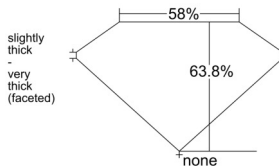

GIA®

FACSIMILE

GIA REPORT 6532970343

Verify this report at GIA.edu

GIA NATURAL DIAMOND DOSSIER®

November 11, 2025
GIA Report Number 6532970343
Shape and Cutting Style ..... Heart Brilliant
Measurements ..... 5.08 x 6.05 x 3.86 mm

GRADING RESULTS

Carat Weight ..... 0.70 carat
Color Grade ..... H
Clarity Grade VVS1

ADDITIONAL GRADING INFORMATION

Polish ..... Excellent
Symmetry ..... Very Good
Fluorescence ..... Faint
Clarity Characteristics ..... Pinpoint, Feather
Inscription(s): GIA 6532970343

PROPORTIONS

Profile not to actual proportions

GRADING SCALES

GIA COLOR SCALE		GIA CLARITY SCALE		
NEAR COLORLESS	D	VERY VERY SLIGHTLY INCLUDED	FLAWLESS	
	E		INTERNALLY FLAWLESS	
	F	VERY SLIGHTLY INCLUDED	VVS₁	
	G		VVS₂	
	H		VS₁	
	FAINT	I	SLIGHTLY INCLUDED	VS₂
		J		SI₁
		K	INCLUDED	SI₂
		L		I₁
		M		I₂
VERT LIGHT		N	INCLUDED	I₃
		O		
		P		
	LIGHT	Q		
		R		
		S		
T				
	U			
	V			
	W			
	X			
	Y			
	Z