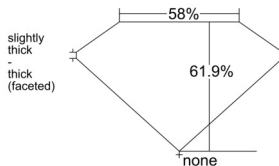

GIA®

FACSIMILE

GIA REPORT 6532969542

Verify this report at GIA.edu

GIA NATURAL DIAMOND DOSSIER®

November 11, 2025
GIA Report Number 6532969542
Shape and Cutting Style ..... Heart Brilliant
Measurements ..... 5.64 x 6.71 x 4.15 mm

GRADING RESULTS

Carat Weight ..... 0.90 carat
Color Grade ..... K
Clarity Grade VVS1

ADDITIONAL GRADING INFORMATION

Polish ..... Excellent
Symmetry ..... Excellent
Fluorescence ..... Faint
Clarity Characteristics ..... Cloud, Feather
Inscription(s): GIA 6532969542

PROPORTIONS

Profile not to actual proportions

GRADING SCALES

GIA COLOR SCALE		GIA CLARITY SCALE			
COLORLESS	D	VERY VERY SLIGHTLY INCLUDED	FLAWLESS		
	E		INTERNALLY FLAWLESS		
	F	VERY SLIGHTLY INCLUDED	VVS₁		
	G		VVS₂		
	H		VS₁		
	NEAR COLORLESS	I	SLIGHTLY INCLUDED	VS₂	
		J		SI₁	
		FAINT	K	INCLUDED	SI₂
			L		I₁
			M		I₂
VERT LIGHT	N		INCLUDED	I₃	
	O				
	P				
	Q				
	R				
	S				
	T				
LIGHT	U				
	V				
	W				
	X				
Y					
Z