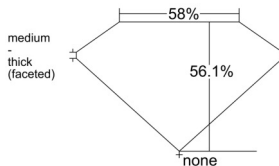

GIA®

FACSIMILE

GIA REPORT 6532967352

Verify this report at GIA.edu

GIA NATURAL DIAMOND DOSSIER®

November 11, 2025
GIA Report Number 6532967352
Shape and Cutting Style ..... Heart Brilliant
Measurements ..... 5.39 x 5.96 x 3.34 mm

GRADING RESULTS

Carat Weight ..... 0.60 carat
Color Grade ..... G
Clarity Grade VS1

ADDITIONAL GRADING INFORMATION

Polish ..... Excellent
Symmetry ..... Very Good
Fluorescence ..... None
Clarity Characteristics ..... Feather, Needle
Inscription(s): GIA 6532967352

PROPORTIONS

Profile not to actual proportions

GRADING SCALES

GIA COLOR SCALE		GIA CLARITY SCALE			
COLORLESS	D	VERY VERY SLIGHTLY INCLUDED	FLAWLESS		
	E		INTERNALLY FLAWLESS		
	F		VVS₁		
	NEAR COLORLESS	G	VVS₂		
		H	VERY SLIGHTLY INCLUDED	VS₁	
		I		VS₂	
		FAINT	J	SLIGHTLY INCLUDED	SI₁
	K		SI₂		
	L		INCLUDED		I₁
	M			I₂	
N	I₃				
LIGHT	O				
	P				
	Q				
	R				
	S				
	T				
	U				
	V				
W					
X					
Y					
Z