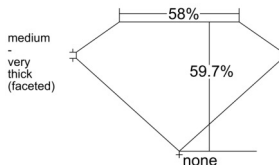

GIA®

FACSIMILE

GIA REPORT 6532959616

Verify this report at GIA.edu

GIA NATURAL DIAMOND DOSSIER®

November 11, 2025
GIA Report Number 6532959616
Shape and Cutting Style ..... Heart Brilliant
Measurements ..... 5.30 x 6.25 x 3.73 mm

GRADING RESULTS

Carat Weight ..... 0.70 carat
Color Grade ..... G
Clarity Grade VS1

ADDITIONAL GRADING INFORMATION

Polish ..... Very Good
Symmetry ..... Excellent
Fluorescence ..... Faint
Clarity Characteristics..... Cloud, Needle, Pinpoint
Inscription(s): GIA 6532959616

PROPORTIONS

Profile not to actual proportions

GRADING SCALES

GIA COLOR SCALE		GIA CLARITY SCALE			
COLORLESS	D	VERY VERY SLIGHTLY INCLUDED	FLAWLESS		
	E		INTERNALLY FLAWLESS		
	F	VERY SLIGHTLY INCLUDED	VVS₁		
	G		VVS₂		
	H		VS₁		
	NEAR COLORLESS	I	SLIGHTLY INCLUDED	VS₂	
		J		SI₁	
		FAINT	K	INCLUDED	SI₂
			L		I₁
			M		I₂
VERY LIGHT	N	LIGHT	I₃		
	O				
	P				
	Q				
	R