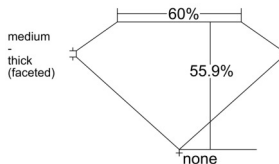

GIA®

FACSIMILE

GIA REPORT 6532953380

Verify this report at GIA.edu

GIA NATURAL DIAMOND DOSSIER®

November 10, 2025
GIA Report Number 6532953380
Shape and Cutting Style ..... Heart Brilliant
Measurements ..... 5.08 x 5.55 x 3.10 mm

GRADING RESULTS

Carat Weight ..... 0.50 carat
Color Grade ..... J
Clarity Grade VS2

ADDITIONAL GRADING INFORMATION

Polish ..... Excellent
Symmetry ..... Excellent
Fluorescence ..... None
Clarity Characteristics..... Twinning Wisp
Inscription(s): GIA 6532953380

PROPORTIONS

Profile not to actual proportions

GRADING SCALES

GIA COLOR SCALE		GIA CLARITY SCALE			
COLORLESS	D	VERY VERY SLIGHTLY INCLUDED	FLAWLESS		
	E		INTERNALLY FLAWLESS		
	F		VVS₁		
	G		VVS₂		
	NEAR COLORLESS	H	VERY SLIGHTLY INCLUDED	VS₁	
		I		VS₂	
		FAINT	J	SLIGHTLY INCLUDED	S₁
			K		S₂
	L		I₁		
	VERT LIGHT		M	INCLUDED	I₂
N			I₃		
O					
LIGHT		P			
		Q			
		R			
	S				
	T				
	U				
	V				
	W				
	X				
	Y				
	Z