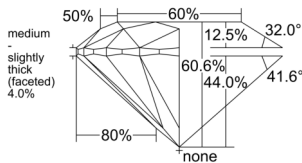

GIA®

FACSIMILE

GIA REPORT 6532950790

Verify this report at GIA.edu

GIA NATURAL DIAMOND DOSSIER®

November 11, 2025
GIA Report Number 6532950790
Shape and Cutting Style ..... Round Brilliant
Measurements ..... 5.37 - 5.41 x 3.27 mm

GRADING RESULTS

Carat Weight ..... 0.57 carat
Color Grade L
Clarity Grade S11
Cut Grade ..... Excellent

ADDITIONAL GRADING INFORMATION

Polish ..... Excellent
Symmetry ..... Excellent
Fluorescence ..... Faint
Clarity Characteristics ..... Cloud
Inscription(s): GIA 6532950790

PROPORTIONS

Profile to actual proportions

GRADING SCALES

GIA COLOR SCALE	GIA CLARITY SCALE	GIA CUT SCALE	
D	FLAWLESS	EXCELLENT	
E	INTERNALLY FLAWLESS		
F		VVS₁	VERY GOOD
G	VVS₂		
H	VS₁	GOOD	
I	VS₂		
J	S1₁	FAIR	
K	S1₂		
L	I₁	POOR	
M	I₂		
N	I₃		
O			
P			
Q			
R			
S			
T			
U			
V			
W			
X			
Y			
Z