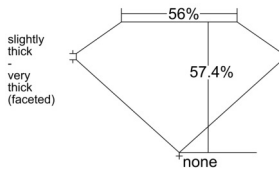

GIA®

FACSIMILE

GIA REPORT 6532941857

Verify this report at GIA.edu

GIA NATURAL DIAMOND DOSSIER®

November 07, 2025
GIA Report Number 6532941857
Shape and Cutting Style ..... Heart Brilliant
Measurements ..... 4.88 x 5.49 x 3.15 mm

GRADING RESULTS

Carat Weight ..... 0.50 carat
Color Grade ..... E
Clarity Grade VS2

ADDITIONAL GRADING INFORMATION

Polish ..... Excellent
Symmetry ..... Very Good
Fluorescence ..... None
Clarity Characteristics..... Twinning Wisp, Cloud, Cavity, Feather
Inscription(s): GIA 6532941857

PROPORTIONS

Profile not to actual proportions

GRADING SCALES

GIA COLOR SCALE		GIA CLARITY SCALE	
COLORLESS	D	VERY VERY SLIGHTLY INCLUDED	FLAWLESS
	E		INTERNALLY FLAWLESS
	F		VVS₁
	G		VVS₂
	H		VS₁
	I		VS₂
	J		SI₁
	K		SI₂
	L		I₁
	M		I₂
NEAR COLORLESS	N	SLIGHTLY INCLUDED	I₃
	O		
	P		
	Q		
FAINT	R		
	S		
	T		
	U		
VERY LIGHT	V		
	W		
	X		
	Y		
LIGHT	Z