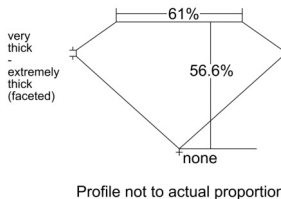

GIA®

FACSIMILE

GIA REPORT 6532941728

Verify this report at GIA.edu

GIA NATURAL DIAMOND DOSSIER®

November 10, 2025
GIA Report Number 6532941728
Shape and Cutting Style ..... Heart Brilliant
Measurements ..... 5.48 x 6.17 x 3.49 mm

GRADING RESULTS

Carat Weight ..... 0.70 carat
Color Grade ..... G
Clarity Grade VS2

ADDITIONAL GRADING INFORMATION

Polish ..... Very Good
Symmetry ..... Very Good
Fluorescence ..... None
Clarity Characteristics ..... Feather
Inscription(s): GIA 6532941728

PROPORTIONS

GRADING SCALES

GIA COLOR SCALE		GIA CLARITY SCALE			
COLORLESS	D	VERY VERY SLIGHTLY INCLUDED	FLAWLESS		
	E		INTERNALLY FLAWLESS		
	F		VVS₁		
	G		VVS₂		
	NEAR COLORLESS	H	VERY SLIGHTLY INCLUDED	VS₁	
		I		VS₂	
		FAINT	J	SLIGHTLY INCLUDED	I₁
			K		I₂
	L		I₃		
	M				
N					
O					
LIGHT	P				
	Q				
	R				
	S				
	T				
	U				
	V				
	Z