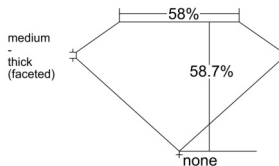

GIA®

FACSIMILE

GIA REPORT 6532930302

Verify this report at GIA.edu

GIA NATURAL DIAMOND DOSSIER®

November 07, 2025
GIA Report Number 6532930302
Shape and Cutting Style ..... Heart Brilliant
Measurements ..... 5.23 x 6.14 x 3.61 mm

GRADING RESULTS

Carat Weight ..... 0.70 carat
Color Grade ..... K
Clarity Grade VVS2

ADDITIONAL GRADING INFORMATION

Polish ..... Excellent
Symmetry ..... Excellent
Fluorescence ..... None
Clarity Characteristics ..... Feather, Cloud
Inscription(s): GIA 6532930302

PROPORTIONS

Profile not to actual proportions

GRADING SCALES

GIA COLOR SCALE		GIA CLARITY SCALE			
COLORLESS	D	VERY VERY SLIGHTLY INCLUDED	FLAWLESS		
	E		INTERNALLY FLAWLESS		
	F		VVS₁		
	G		VVS₂		
	NEAR COLORLESS	H	VERY SLIGHTLY INCLUDED	VS₁	
		I		VS₂	
		FAINT	J	SLIGHTLY INCLUDED	SI₁
			K		SI₂
	L		I₁		
	M		I₂		
VERT LIGHT	N	INCLUDED	I₃		
	O				
	P				
	Q				
	R				
	S				
LIGHT	T				
	U				
	V				
	W				
	X				
	Y				
	Z