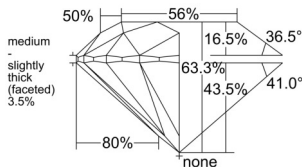

GIA®

FACSIMILE

GIA REPORT 6532926791

Verify this report at GIA.edu

GIA NATURAL DIAMOND DOSSIER®

November 08, 2025
GIA Report Number 6532926791
Shape and Cutting Style ..... Round Brilliant
Measurements ..... 5.20 - 5.23 x 3.30 mm

GRADING RESULTS

Carat Weight ..... 0.55 carat
Color Grade ..... H
Clarity Grade VVS1
Cut Grade ..... Excellent

ADDITIONAL GRADING INFORMATION

Polish ..... Excellent
Symmetry ..... Excellent
Fluorescence ..... None
Clarity Characteristics ..... Feather
Inscription(s): GIA 6532926791

PROPORTIONS

Profile to actual proportions