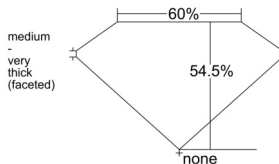

GIA®

FACSIMILE

GIA REPORT 6532924936

Verify this report at GIA.edu

GIA NATURAL DIAMOND DOSSIER®

November 11, 2025
GIA Report Number 6532924936
Shape and Cutting Style ..... Heart Brilliant
Measurements ..... 5.65 x 6.31 x 3.44 mm

GRADING RESULTS

Carat Weight ..... 0.71 carat
Color Grade ..... D
Clarity Grade VS2

ADDITIONAL GRADING INFORMATION

Polish ..... Excellent
Symmetry ..... Excellent
Fluorescence ..... None
Clarity Characteristics..... Crystal, Cloud, Feather
Inscription(s): GIA 6532924936

PROPORTIONS

Profile not to actual proportions

GRADING SCALES

GIA COLOR SCALE		GIA CLARITY SCALE			
COLORLESS	D	VERY VERY SLIGHTLY INCLUDED	FLAWLESS		
	E		INTERNALLY FLAWLESS		
	F	VERY SLIGHTLY INCLUDED	VVS₁		
	G		VVS₂		
	H		VS₁		
	NEAR COLORLESS	I	SLIGHTLY INCLUDED	VS₂	
		J		SI₁	
		FAINT	K	INCLUDED	SI₂
			L		I₁
			M		I₂
VERT LIGHT	N	LIGHT	I₃		
	O				
	P				
	Q				
	R