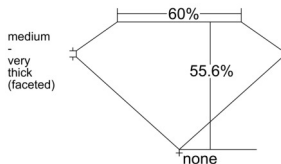

GIA®

FACSIMILE

GIA REPORT 6532923559

Verify this report at GIA.edu

GIA NATURAL DIAMOND DOSSIER®

November 11, 2025
GIA Report Number 6532923559
Shape and Cutting Style ..... Heart Brilliant
Measurements ..... 5.58 x 6.31 x 3.51 mm

GRADING RESULTS

Carat Weight ..... 0.71 carat
Color Grade ..... G
Clarity Grade VS1

ADDITIONAL GRADING INFORMATION

Polish ..... Very Good
Symmetry ..... Very Good
Fluorescence ..... None
Clarity Characteristics..... Crystal, Feather, Pinpoint
Inscription(s): GIA 6532923559

PROPORTIONS

Profile not to actual proportions

GRADING SCALES

GIA COLOR SCALE		GIA CLARITY SCALE			
COLORLESS	D	VERY VERY SLIGHTLY INCLUDED	FLAWLESS		
	E		INTERNALLY FLAWLESS		
	F	VERY SLIGHTLY INCLUDED	VVS₁		
	G		VVS₂		
	H		VS₁		
	NEAR COLORLESS	I	SLIGHTLY INCLUDED	VS₂	
		J		SI₁	
		FAINT	K	INCLUDED	SI₂
			L		I₁
			M		I₂
VERT LIGHT	N	LIGHT	I₃		
	O				
	P				
	Q				
	R