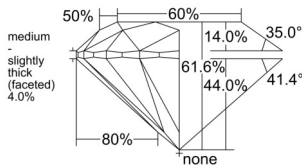

GIA®

FACSIMILE

GIA REPORT 6532920716

Verify this report at GIA.edu

GIA NATURAL DIAMOND DOSSIER®

November 07, 2025
GIA Report Number 6532920716
Shape and Cutting Style ..... Round Brilliant
Measurements ..... 4.97 - 5.00 x 3.07 mm

GRADING RESULTS

Carat Weight ..... 0.47 carat
Color Grade ..... D
Clarity Grade ..... Internally Flawless
Cut Grade ..... Excellent

ADDITIONAL GRADING INFORMATION

Polish ..... Excellent
Symmetry ..... Excellent
Fluorescence ..... Medium Blue
Clarity Characteristics... Surface Graining, Minor Details of Polish
Inspection(s): GIA 6532920716

PROPORTIONS

Profile to actual proportions