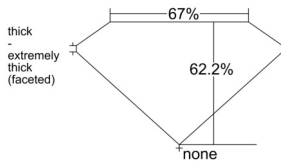

GIA®

FACSIMILE

GIA REPORT 6532920349

Verify this report at GIA.edu

GIA NATURAL DIAMOND DOSSIER®

November 12, 2025
GIA Report Number 6532920349
Shape and Cutting Style ..... Heart Brilliant
Measurements ..... 5.21 x 6.04 x 3.76 mm

GRADING RESULTS

Carat Weight ..... 0.71 carat
Color Grade ..... D
Clarity Grade VS2

ADDITIONAL GRADING INFORMATION

Polish ..... Excellent
Symmetry ..... Very Good
Fluorescence ..... None
Clarity Characteristics ..... Feather
Inscription(s): GIA 6532920349

PROPORTIONS

Profile not to actual proportions

GRADING SCALES

GIA COLOR SCALE		GIA CLARITY SCALE			
COLORLESS	D	VERY VERY SLIGHTLY INCLUDED	FLAWLESS		
	E		INTERNALLY FLAWLESS		
	F	VERY SLIGHTLY INCLUDED	VVS₁		
	G		VVS₂		
	H		VS₁		
	NEAR COLORLESS	I	SLIGHTLY INCLUDED	VS₂	
		J		SI₁	
		FAINT	K	INCLUDED	SI₂
			L		I₁
			M		I₂
VERT LIGHT	N	INCLUDED	I₃		
	O				
	P				
	Q				
	R				
LIGHT	S				
	T				
	U				
	V				
	W				
	X				
	Y				
	Z