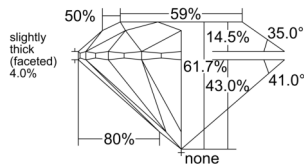

GIA®

FACSIMILE

GIA REPORT 6532917750

Verify this report at GIA.edu

GIA NATURAL DIAMOND DOSSIER®

November 06, 2025
GIA Report Number 6532917750
Shape and Cutting Style ..... Round Brilliant
Measurements ..... 5.55 - 5.57 x 3.43 mm

GRADING RESULTS

Carat Weight ..... 0.66 carat
Color Grade ..... F
Clarity Grade VS2
Cut Grade ..... Excellent

ADDITIONAL GRADING INFORMATION

Polish ..... Excellent
Symmetry ..... Excellent
Fluorescence ..... Faint
Clarity Characteristics ..... Crystal, Cloud, Feather
Inscription(s): GIA 6532917750

PROPORTIONS

Profile to actual proportions