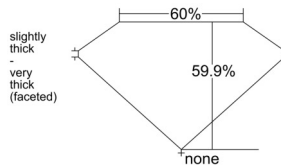

GIA®

FACSIMILE

GIA REPORT 6532913545

Verify this report at GIA.edu

GIA NATURAL DIAMOND DOSSIER®

November 05, 2025
GIA Report Number 6532913545
Shape and Cutting Style ..... Pear Brilliant
Measurements ..... 7.84 x 4.75 x 2.85 mm

GRADING RESULTS

Carat Weight ..... 0.63 carat
Color Grade ..... D
Clarity Grade ..... Internally Flawless

ADDITIONAL GRADING INFORMATION

Polish ..... Excellent
Symmetry ..... Very Good
Fluorescence ..... Medium Blue
Clarity Characteristics... Surface Graining, Minor Details of Polish
Inscription(s): GIA 6532913545

PROPORTIONS

Profile not to actual proportions

GRADING SCALES

GIA COLOR SCALE		GIA CLARITY SCALE			
COLORLESS	D	VERY VERY SLIGHTLY INCLUDED	FLAWLESS		
	E		INTERNALLY FLAWLESS		
	F	VERY SLIGHTLY INCLUDED	VVS₁		
	G		VVS₂		
	H		VS₁		
	NEAR COLORLESS	I	SLIGHTLY INCLUDED	VS₂	
		J		SI₁	
		FAINT	K	INCLUDED	SI₂
			L		I₁
			M		I₂
VERT LIGHT	N	LIGHT	I₃		
	O				
	P				
	Q				
	R