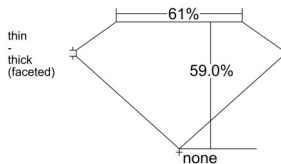

GIA®

FACSIMILE

GIA REPORT 6532907679

Verify this report at GIA.edu

GIA NATURAL DIAMOND DOSSIER®

November 05, 2025
GIA Report Number 6532907679
Shape and Cutting Style ..... Heart Brilliant
Measurements ..... 5.05 x 5.94 x 3.50 mm

GRADING RESULTS

Carat Weight ..... 0.61 carat
Color Grade ..... E
Clarity Grade VS1

ADDITIONAL GRADING INFORMATION

Polish ..... Excellent
Symmetry ..... Very Good
Fluorescence ..... Medium Blue
Clarity Characteristics..Cloud, Crystal, Indented Natural, Pinpoint
Inscription(s): GIA 6532907679

PROPORTIONS

Profile not to actual proportions

GRADING SCALES

GIA COLOR SCALE		GIA CLARITY SCALE	
COLORLESS	D	VERY VERY SLIGHTLY INCLUDED	FLAWLESS
	E		INTERNALLY FLAWLESS
	F		VS₁
	G		VS₂
	H		VS₁
	I		VS₂
	J		SI₁
	K		SI₂
	L		I₁
	M		I₂
NEAR COLORLESS	N	SLIGHTLY INCLUDED	I₃
	O		
	P		
	Q		
FAINT	R	INCLUDED	
	S		
	T		
	U		
VERT LIGHT	V		
	W		
	X		
	Y		
LIGHT	Z