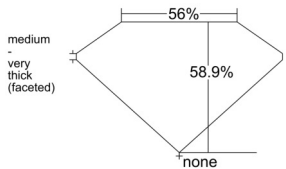

GIA®

FACSIMILE

GIA REPORT 6532907315

Verify this report at GIA.edu

GIA NATURAL DIAMOND DOSSIER®

November 06, 2025
GIA Report Number 6532907315
Shape and Cutting Style ..... Heart Brilliant
Measurements ..... 5.40 x 6.25 x 3.69 mm

GRADING RESULTS

Carat Weight ..... 0.70 carat
Color Grade I
Clarity Grade VS1

ADDITIONAL GRADING INFORMATION

Polish ..... Very Good
Symmetry ..... Very Good
Fluorescence ..... None
Clarity Characteristics..... Twinning Wisp, Needle, Pinpoint
Inscription(s): GIA 6532907315

PROPORTIONS

Profile not to actual proportions

GRADING SCALES

GIA COLOR SCALE		GIA CLARITY SCALE			
COLORLESS	D	VERY VERY SLIGHTLY INCLUDED	FLAWLESS		
	E		INTERNALLY FLAWLESS		
	F	VERY SLIGHTLY INCLUDED	VS₁		
	G		VS₂		
	H		VS₁		
	NEAR COLORLESS	I	SLIGHTLY INCLUDED	VS₂	
		J		SI₁	
		FAINT	K	INCLUDED	SI₂
			L		I₁
			M		I₂
VERTICALLY LIGHT	N	INCLUDED	I₃		
	O				
	P				
	Q				
	R				
LIGHT	S				
	T				
	U				
	V				
	W				
	X				
	Y				
	Z