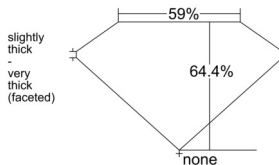

GIA®

FACSIMILE

GIA REPORT 6532905966

Verify this report at GIA.edu

GIA NATURAL DIAMOND DOSSIER®

November 06, 2025
GIA Report Number 6532905966
Shape and Cutting Style ..... Pear Brilliant
Measurements ..... 7.52 x 4.81 x 3.10 mm

GRADING RESULTS

Carat Weight ..... 0.70 carat
Color Grade ..... G
Clarity Grade VS1

ADDITIONAL GRADING INFORMATION

Polish ..... Excellent
Symmetry ..... Very Good
Fluorescence ..... Faint
Clarity Characteristics ..... Crystal, Needle, Pinpoint
Inscription(s): GIA 6532905966

PROPORTIONS

Profile not to actual proportions

GRADING SCALES

GIA COLOR SCALE		GIA CLARITY SCALE		
NEAR COLORLESS	D	VERY VERY SLIGHTLY INCLUDED	FLAWLESS	
	E		INTERNALLY FLAWLESS	
	F	VERY SLIGHTLY INCLUDED	VS₁	
	G		VS₂	
	H		VS₁	
	FAINT	I	SLIGHTLY INCLUDED	VS₂
		J		SI₁
		K	INCLUDED	SI₂
		L		I₁
		M		I₂
LIGHT	N		I₃	
	O			
	P			
	Q			
	R