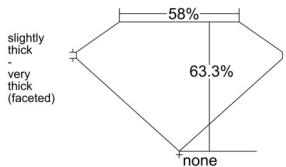

GIA®

FACSIMILE

GIA REPORT 6532904908

Verify this report at GIA.edu

GIA NATURAL DIAMOND DOSSIER®

November 06, 2025
GIA Report Number 6532904908
Shape and Cutting Style ..... Heart Brilliant
Measurements ..... 5.23 x 6.11 x 3.87 mm

GRADING RESULTS

Carat Weight ..... 0.72 carat
Color Grade I
Clarity Grade VS1

ADDITIONAL GRADING INFORMATION

Polish ..... Excellent
Symmetry ..... Excellent
Fluorescence ..... None
Clarity Characteristics..... Cloud, Crystal, Needle, Pinpoint
Inscription(s): GIA 6532904908

PROPORTIONS

Profile not to actual proportions

GRADING SCALES

GIA COLOR SCALE		GIA CLARITY SCALE		
NEAR COLORLESS	D	VERY VERY SLIGHTLY INCLUDED	FLAWLESS	
	E		INTERNALLY FLAWLESS	
	F	VERY SLIGHTLY INCLUDED	VVS₁	
	G		VVS₂	
	H		VS₁	
	FAINT	I	SLIGHTLY INCLUDED	VS₂
		J		SI₁
		K	INCLUDED	SI₂
		L		I₁
		M		I₂
VERT LIGHT	N	LIGHT	I₃	
	O			
	P			
	Q			
	R