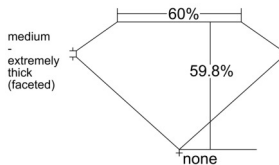

GIA®

FACSIMILE

GIA REPORT 6532902869

Verify this report at GIA.edu

GIA NATURAL DIAMOND DOSSIER®

November 11, 2025
GIA Report Number 6532902869
Shape and Cutting Style ..... Heart Brilliant
Measurements ..... 5.27 x 6.06 x 3.62 mm

GRADING RESULTS

Carat Weight ..... 0.70 carat
Color Grade I
Clarity Grade VS1

ADDITIONAL GRADING INFORMATION

Polish ..... Excellent
Symmetry ..... Very Good
Fluorescence ..... None
Clarity Characteristics..Cloud, Needle, Pinpoint, Indented Natural
Inscription(s): GIA 6532902869

PROPORTIONS

Profile not to actual proportions

GRADING SCALES

GIA COLOR SCALE		GIA CLARITY SCALE			
COLORLESS	D	VERY VERY SLIGHTLY INCLUDED	FLAWLESS		
	E		INTERNALLY FLAWLESS		
	F	VERY SLIGHTLY INCLUDED	VVS₁		
	G		VVS₂		
	H		VS₁		
	NEAR COLORLESS	I	SLIGHTLY INCLUDED	VS₂	
		J		SI₁	
		FAINT	K	INCLUDED	SI₂
			L		I₁
			M		I₂
VERT LIGHT	N	LIGHT	I₃		
	O				
	P				
	Q				
	R