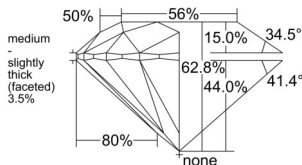

GIA®

FACSIMILE

GIA REPORT 6532901307

Verify this report at GIA.edu

GIA NATURAL DIAMOND DOSSIER®

November 14, 2025
GIA Report Number 6532901307
Shape and Cutting Style ..... Round Brilliant
Measurements ..... 4.26 - 4.28 x 2.69 mm

GRADING RESULTS

Carat Weight ..... 0.30 carat
Color Grade I
Clarity Grade S11
Cut Grade ..... Excellent

ADDITIONAL GRADING INFORMATION

Polish ..... Excellent
Symmetry ..... Excellent
Fluorescence ..... None
Clarity Characteristics ..... Feather
Inscription(s): GIA 6532901307

PROPORTIONS

GRADING SCALES

GIA COLOR SCALE

COLOREDNESS	D
	E
	F
	G
	H
	I
	J
NEAR COLORLESS	K
	L
Faint	M
	N
	O
	P
Very Light	Q
	R
	S
	T
	U
	V
Light	W
	X
	Y
	Z

GIA CLARITY SCALE

FLAWLESS	VERY VERY SLIGHTLY INCLUDED	VS₁	VS₂	SLIGHTLY INCLUDED	SI₁	SI₂	I₁	I₂	I₃	
										VERY SLIGHTLY INCLUDED
INTERNALLY FLAWLESS										

GIA CUT SCALE

EXCELLENT
VERY GOOD
GOOD
FAIR
POOR