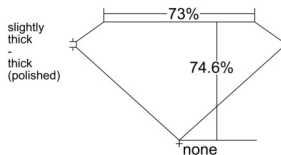

GIA®

FACSIMILE

GIA REPORT 6532895364

Verify this report at GIA.edu

GIA NATURAL DIAMOND DOSSIER®

November 04, 2025
GIA Report Number 6532895364
Shape and Cutting Style ..... Square Modified Brilliant
Measurements ..... 3.74 x 3.60 x 2.69 mm

GRADING RESULTS

Carat Weight ..... 0.32 carat
Color Grade I
Clarity Grade VVS2

ADDITIONAL GRADING INFORMATION

Polish ..... Excellent
Symmetry ..... Very Good
Fluorescence ..... None
Clarity Characteristics ..... Feather, Pinpoint, Cloud
Inspection(s): GIA 6532895364

PROPORTIONS

Profile not to actual proportions

GRADING SCALES

GIA COLOR SCALE		GIA CLARITY SCALE			
COLORLESS	D	VERY VERY SLIGHTLY INCLUDED	FLAWLESS		
	E		INTERNALLY FLAWLESS		
	F	VERY SLIGHTLY INCLUDED	VVS₁		
	G		VVS₂		
	H		VS₁		
	NEAR COLORLESS	I	SLIGHTLY INCLUDED	VS₂	
		J		SI₁	
		FAINT	K	INCLUDED	SI₂
			L		I₁
			M		I₂
VERT LIGHT	N	LIGHT	I₃		
	O				
	P				
	Q				
	R