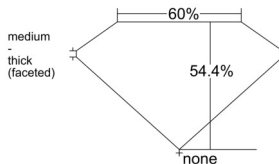

GIA®

FACSIMILE

GIA REPORT 6532893752

Verify this report at GIA.edu

GIA NATURAL DIAMOND DOSSIER®

November 06, 2025
GIA Report Number 6532893752
Shape and Cutting Style ..... Heart Brilliant
Measurements ..... 4.94 x 5.73 x 3.11 mm

GRADING RESULTS

Carat Weight ..... 0.50 carat
Color Grade ..... E
Clarity Grade VS2

ADDITIONAL GRADING INFORMATION

Polish ..... Very Good
Symmetry ..... Very Good
Fluorescence ..... Faint
Clarity Characteristics ..... Cloud
Inscription(s): GIA 6532893752

PROPORTIONS

Profile not to actual proportions

GRADING SCALES

GIA COLOR SCALE		GIA CLARITY SCALE			
COLORLESS	D	VERY VERY SLIGHTLY INCLUDED	FLAWLESS		
	E		INTERNALLY FLAWLESS		
	F	VERY SLIGHTLY INCLUDED	VVS₁		
	G		VVS₂		
	H		VS₁		
	NEAR COLORLESS	I	SLIGHTLY INCLUDED	VS₂	
		J		SI₁	
		FAINT	K	INCLUDED	SI₂
			L		I₁
			M		I₂
VERT LIGHT	N	INCLUDED	I₃		
	O				
	P				
	Q				
	R				
LIGHT	S				
	T				
	U				
	V				
	W				
	X				
	Y				
	Z