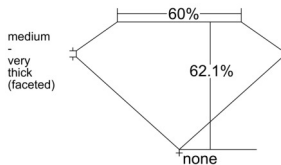

GIA®

FACSIMILE

GIA REPORT 6532893275

Verify this report at GIA.edu

GIA NATURAL DIAMOND DOSSIER®

November 06, 2025
GIA Report Number 6532893275
Shape and Cutting Style ..... Heart Brilliant
Measurements ..... 5.41 x 6.10 x 3.79 mm

GRADING RESULTS

Carat Weight ..... 0.70 carat
Color Grade ..... G
Clarity Grade VS2

ADDITIONAL GRADING INFORMATION

Polish ..... Excellent
Symmetry ..... Excellent
Fluorescence ..... Faint
Clarity Characteristics ..... Feather, Crystal
Inscription(s): GIA 6532893275

PROPORTIONS

Profile not to actual proportions

GRADING SCALES

GIA COLOR SCALE		GIA CLARITY SCALE	
COLORLESS	D	VERY VERY SLIGHTLY INCLUDED	FLAWLESS
	E		INTERNALLY FLAWLESS
	F		VVS₁
	G		VVS₂
	H		VS₁
	I		VS₂
	J		SI₁
	K		SI₂
	L		I₁
	M		I₂
NEAR COLORLESS	N	SLIGHTLY INCLUDED	I₃
	O		
	P		
	Q		
FAINT	R		
	S		
	T		
	U		
VERY LIGHT	V		
	W		
	X		
	Y		
LIGHT	Z