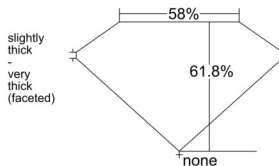

GIA®

FACSIMILE

GIA REPORT 6532890869

Verify this report at GIA.edu

GIA NATURAL DIAMOND DOSSIER®

November 06, 2025
GIA Report Number 6532890869
Shape and Cutting Style ..... Heart Brilliant
Measurements ..... 5.62 x 6.63 x 4.10 mm

GRADING RESULTS

Carat Weight ..... 0.91 carat
Color Grade ..... J
Clarity Grade VS1

ADDITIONAL GRADING INFORMATION

Polish ..... Excellent
Symmetry ..... Excellent
Fluorescence ..... None
Clarity Characteristics..... Crystal, Needle, Cloud, Pinpoint
Inspection(s): GIA 6532890869

PROPORTIONS

Profile not to actual proportions

GRADING SCALES

GIA COLOR SCALE		GIA CLARITY SCALE			
COLORLESS	D	VERY VERY SLIGHTLY INCLUDED	FLAWLESS		
	E		INTERNALLY FLAWLESS		
	F	VERY SLIGHTLY INCLUDED	VVS₁		
	G		VVS₂		
	H		VS₁		
	NEAR COLORLESS	I	SLIGHTLY INCLUDED	VS₂	
		J		SI₁	
		FAINT	K	INCLUDED	SI₂
			L		I₁
			M		I₂
VERT LIGHT	N	LIGHT	I₃		
	O				
	P				
	Q				
	R