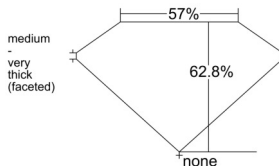

GIA®

FACSIMILE

GIA REPORT 6532890746

Verify this report at GIA.edu

GIA NATURAL DIAMOND DOSSIER®

November 04, 2025
GIA Report Number 6532890746
Shape and Cutting Style ..... Heart Brilliant
Measurements ..... 5.57 x 6.66 x 4.19 mm

GRADING RESULTS

Carat Weight ..... 0.91 carat
Color Grade I
Clarity Grade VS1

ADDITIONAL GRADING INFORMATION

Polish ..... Excellent
Symmetry ..... Excellent
Fluorescence ..... Faint
Clarity Characteristics..... Crystal, Feather, Cloud, Needle
Inscription(s): GIA 6532890746

PROPORTIONS

Profile not to actual proportions

GRADING SCALES

GIA COLOR SCALE		GIA CLARITY SCALE	
COLORLESS	D	VERY VERY SLIGHTLY INCLUDED	FLAWLESS
	E		INTERNALLY FLAWLESS
	F		VVS₁
	G		VVS₂
	H		VS₁
	I		VS₂
	J		SI₁
	K		SI₂
	L		I₁
	M		I₂
NEAR COLORLESS	N	SLIGHTLY INCLUDED	I₃
	O		
	P		
	Q		
FAINT	R		
	S		
	T		
	U		
VERY LIGHT	V		
	W		
	X		
	Y		
LIGHT	Z