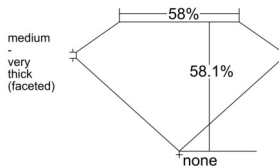

GIA®

FACSIMILE

GIA REPORT 6532890625

Verify this report at GIA.edu

GIA NATURAL DIAMOND DOSSIER®

November 06, 2025
GIA Report Number 6532890625
Shape and Cutting Style ..... Heart Brilliant
Measurements ..... 5.59 x 6.48 x 3.77 mm

GRADING RESULTS

Carat Weight ..... 0.79 carat
Color Grade ..... G
Clarity Grade VS2

ADDITIONAL GRADING INFORMATION

Polish ..... Excellent
Symmetry ..... Very Good
Fluorescence ..... None
Clarity Characteristics..... Cloud, Feather
Inscription(s): GIA 6532890625

PROPORTIONS

Profile not to actual proportions

GRADING SCALES

GIA COLOR SCALE		GIA CLARITY SCALE	
COLORLESS	D	VERY VERY SLIGHTLY INCLUDED	FLAWLESS
	E		INTERNALLY FLAWLESS
	F		VVS₁
	G		VVS₂
	H		VS₁
	I		VS₂
	J		SI₁
	K		SI₂
	L		I₁
	M		I₂
NEAR COLORLESS	N	SLIGHTLY INCLUDED	I₃
	O		
	P		
	Q		
FAINT	R		
	S		
	T		
	U		
VERT LIGHT	V		
	W		
	X		
	Y		
LIGHT	Z