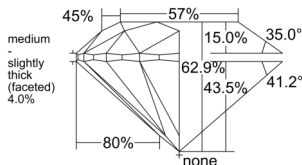

GIA®

FACSIMILE

GIA NATURAL DIAMOND DOSSIER®

November 03, 2025
GIA Report Number 6532888474
Shape and Cutting Style ..... Round Brilliant
Measurements ..... 5.01 - 5.07 x 3.17 mm

GRADING RESULTS

Carat Weight ..... 0.50 carat
Color Grade ..... D
Clarity Grade VVS2
Cut Grade ..... Excellent

ADDITIONAL GRADING INFORMATION

Polish ..... Excellent
Symmetry ..... Very Good
Fluorescence ..... None
Clarity Characteristics ..... Pinpoint
Inscription(s): GIA 6532888474

GIA REPORT 6532888474

Verify this report at GIA.edu

PROPORTIONS

Profile to actual proportions

GRADING SCALES

GIA COLOR SCALE

COLORLESS	D
	E
	F
	G
	H
	I
	J
NEAR COLORLESS	K
	L
Faint	M
	N
	O
	P
Very Light	Q
	R
	S
	T
	U
	V
	W
	X
	Y
Light	Z

GIA CLARITY SCALE

FLAWLESS	VERY VERY SLIGHTLY INCLUDED	VVS₁	
			VVS₂
INTERNALLY FLAWLESS	VERY SLIGHTLY INCLUDED	VS₁	
		VS₂	
SLIGHTLY INCLUDED	SLIGHTLY INCLUDED	SI₁	
		SI₂	
INCLUDED	INCLUDED	I₁	
		I₂	
		I₃	

GIA CUT SCALE

EXCELLENT	VERY GOOD	GOOD	FAIR	POOR