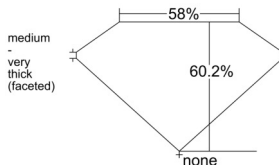

GIA®

FACSIMILE

GIA REPORT 6532887684

Verify this report at GIA.edu

GIA NATURAL DIAMOND DOSSIER®

November 06, 2025
GIA Report Number 6532887684
Shape and Cutting Style ..... Heart Brilliant
Measurements ..... 5.57 x 6.66 x 4.01 mm

GRADING RESULTS

Carat Weight ..... 0.90 carat
Color Grade ..... D
Clarity Grade VVS1

ADDITIONAL GRADING INFORMATION

Polish ..... Very Good
Symmetry ..... Excellent
Fluorescence ..... None
Clarity Characteristics ..... Pinpoint
Inscription(s): GIA 6532887684

PROPORTIONS

Profile not to actual proportions

GRADING SCALES

GIA COLOR SCALE		GIA CLARITY SCALE			
COLORLESS	D	VERY VERY SLIGHTLY INCLUDED	FLAWLESS		
	E		INTERNALLY FLAWLESS		
	F		VVS₁		
	NEAR COLORLESS	G	VERY SLIGHTLY INCLUDED	VVS₂	
		H		VS₁	
		FANT	I	SLIGHTLY INCLUDED	VS₂
			J		SI₁
	LIGHT	K	INCLUDED	SI₂	
		L		I₁	
		M		I₂	
N		I₃			
O					
P					
Q					
R