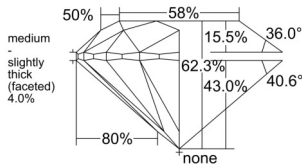

GIA®

FACSIMILE

GIA REPORT 6532884623

Verify this report at GIA.edu

GIA NATURAL DIAMOND DOSSIER®

November 03, 2025
GIA Report Number 6532884623
Shape and Cutting Style ..... Round Brilliant
Measurements ..... 5.64 - 5.66 x 3.52 mm

GRADING RESULTS

Carat Weight ..... 0.70 carat
Color Grade I
Clarity Grade VS1
Cut Grade ..... Excellent

ADDITIONAL GRADING INFORMATION

Polish ..... Excellent
Symmetry ..... Excellent
Fluorescence ..... None
Clarity Characteristics ..... Feather, Cloud, Needle
Inscription(s): GIA 6532884623

PROPORTIONS

GRADING SCALES

GIA COLOR SCALE

COLORESS	D
	E
	F
	G
	H
	I
	J
NEAR COLORESS	K
	L
FANIT	M
	N
	O
	P
VERY LIGHT	Q
	R
	S
	T
	U
	V
	W
	X
	Y
LIGHT	Z

GIA CLARITY SCALE

FLAWLESS	INTERNAL FLAWLESS	
		FLAWLESS
VERY VERY SLIGHTLY INCLUDED	VVS₁	
	VVS₂	
VERY SLIGHTLY INCLUDED	VS₁	
	VS₂	
SLIGHTLY INCLUDED	SI₁	
	SI₂	
INCLUDED	I₁	
	I₂	
	I₃	

GIA CUT SCALE

EXCELLENT
VERY GOOD
GOOD
FAIR
POOR