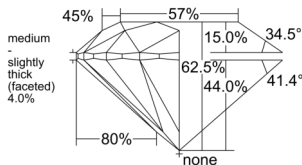

GIA®

FACSIMILE

GIA NATURAL DIAMOND DOSSIER®

December 06, 2025
GIA Report Number 6532879105
Shape and Cutting Style ..... Round Brilliant
Measurements ..... 4.54 - 4.58 x 2.85 mm

GRADING RESULTS

Carat Weight ..... 0.36 carat
Color Grade ..... E
Clarity Grade ..... Flawless
Cut Grade ..... Excellent

ADDITIONAL GRADING INFORMATION

Polish ..... Excellent
Symmetry ..... Excellent
Fluorescence ..... None
Clarity Characteristics ..... None
Inscription(s): GIA 6532879105

GIA REPORT 6532879105

Verify this report at GIA.edu

PROPORTIONS

Profile to actual proportions

GRADING SCALES

GIA COLOR SCALE	GIA CLARITY SCALE	GIA CUT SCALE	
D	FLAWLESS	EXCELLENT	
E	INTERNALLY FLAWLESS		
F		VVS₁	VERY GOOD
G	VVS₂		
H	VS₁	GOOD	
I	VS₂		
J	SI₁	FAIR	
K	SI₂		
L	I₁	POOR	
M			
N			
O	I₂		
P			
Q			
R	I₃		
S			
T			
U			
V			
W			
X			
Y			
Z