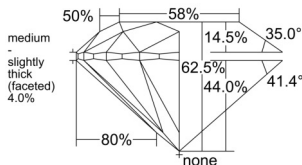

GIA®

FACSIMILE

GIA REPORT 6532877234

Verify this report at GIA.edu

GIA NATURAL DIAMOND DOSSIER®

November 03, 2025
GIA Report Number 6532877234
Shape and Cutting Style ..... Round Brilliant
Measurements ..... 5.18 - 5.21 x 3.25 mm

GRADING RESULTS

Carat Weight ..... 0.54 carat
Color Grade ..... H
Clarity Grade VS2
Cut Grade ..... Excellent

ADDITIONAL GRADING INFORMATION

Polish ..... Excellent
Symmetry ..... Excellent
Fluorescence ..... None
Clarity Characteristics ..... Crystal, Cloud
Inscription(s): GIA 6532877234

PROPORTIONS

GRADING SCALES

GIA COLOR SCALE	GIA CLARITY SCALE	GIA CUT SCALE	
D	FLAWLESS	EXCELLENT	
E	INTERNALLY FLAWLESS		
F		VVS₁	VERY GOOD
G	VVS₂		
H	VS₁	GOOD	
I	VS₂		
J	SI₁	FAIR	
K	SI₂		
L	I₁	POOR	
M	I₂		
N	I₃		
O			
P			
Q			
R			
S			
T			
U			
V			
W			
X			
Y			
Z