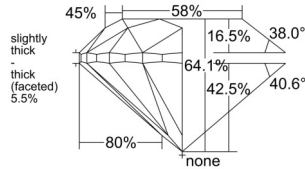

GIA®

FACSIMILE

GIA REPORT 6532870392

Verify this report at GIA.edu

GIA NATURAL DIAMOND DOSSIER®

October 31, 2025
GIA Report Number 6532870392
Shape and Cutting Style ..... Round Brilliant
Measurements ..... 5.52 - 5.56 x 3.55 mm

GRADING RESULTS

Carat Weight ..... 0.70 carat
Color Grade ..... E
Clarity Grade S11
Cut Grade ..... Very Good

ADDITIONAL GRADING INFORMATION

Polish ..... Excellent
Symmetry ..... Very Good
Fluorescence ..... Strong Blue
Clarity Characteristics..... Crystal, Cloud, Feather
Inscription(s): GIA 6532870392

PROPORTIONS

GRADING SCALES

GIA COLOR SCALE

COLORESS	D
	E
	F
	G
	H
	I
	J
NEAR COLORLESS	K
	L
Faint	M
	N
	O
	P
Very Light	Q
	R
	S
	T
	U
	V
Light	W
	X
	Y
	Z

GIA CLARITY SCALE

FLAWLESS	VERY VERY SLIGHTLY INCLUDED	VVS₁	VVS₂	VS₁	VS₂	S1₁	S1₂	I₁	I₂	I₃	
											INTERNAL FLAWLESS

GIA CUT SCALE

EXCELLENT
VERY GOOD
GOOD
FAIR
POOR