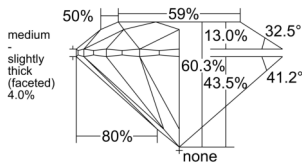

GIA®

FACSIMILE

GIA REPORT 6532865411

Verify this report at GIA.edu

GIA NATURAL DIAMOND DOSSIER®

November 17, 2025
GIA Report Number 6532865411
Shape and Cutting Style ..... Round Brilliant
Measurements ..... 4.37 - 4.40 x 2.64 mm

GRADING RESULTS

Carat Weight ..... 0.31 carat
Color Grade ..... M
Clarity Grade ..... Internally Flawless
Cut Grade ..... Excellent

ADDITIONAL GRADING INFORMATION

Polish ..... Excellent
Symmetry ..... Excellent
Fluorescence ..... None
Clarity Characteristics ..... Minor Details of Polish
Inspection(s): GIA 6532865411

PROPORTIONS

Profile to actual proportions

GRADING SCALES

GIA COLOR SCALE

COLORLESS	D
	E
	F
	G
	H
	I
	J
NEAR COLORLESS	K
	L
Faint	M
	N
	O
	P
	R
	S
	T
	U
	V
	W
	X
	Y
Light	Z

GIA CLARITY SCALE

FLAWLESS	INTERNAL FLAWLESS	
		VERY VERY SLIGHTLY INCLUDED
VVS₁	VVS₂	
VS₁	VS₂	
SI₁	SI₂	
I₁	I₂	
I₃		

GIA CUT SCALE

EXCELLENT
VERY GOOD
GOOD
FAIR
POOR