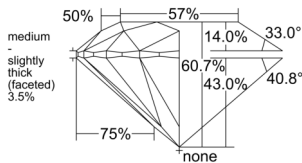

GIA®

FACSIMILE

GIA REPORT 6532864735

Verify this report at GIA.edu

GIA NATURAL DIAMOND DOSSIER®

November 19, 2025
GIA Report Number **6532864735**
Shape and Cutting Style ..... **Round Brilliant**
Measurements ..... **4.70 - 4.72 x 2.86 mm**

GRADING RESULTS

Carat Weight ..... **0.39 carat**
Color Grade ..... **M**
Clarity Grade **VS2**
Cut Grade ..... **Excellent**

ADDITIONAL GRADING INFORMATION

Polish ..... **Excellent**
Symmetry ..... **Excellent**
Fluorescence ..... **None**
Clarity Characteristics..... **Feather, Crystal**
Inscription(s): **GIA 6532864735**

PROPORTIONS

Profile to actual proportions

GRADING SCALES

GIA COLOR SCALE	GIA CLARITY SCALE	GIA CUT SCALE	
D	FLAWLESS	EXCELLENT	
E	INTERNALLY FLAWLESS		
F		VVS₁	VERY GOOD
G	VVS₂		
H	VS₁	GOOD	
I	VS₂		
J	SI₁	FAIR	
K	SI₂		
L	I₁	POOR	
M	I₂		
N	I₃		
O			
P			
Q			
R			
S			
T			
U			
V			
W			
X			
Y			
Z