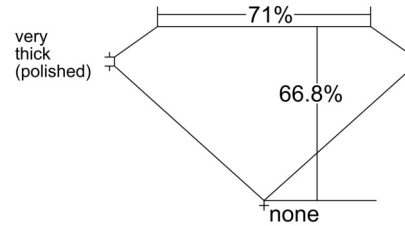

GIA NATURAL DIAMOND GRADING REPORT

November 20, 2025
 GIA Report Number 6532861775
 Shape and Cutting Style Cut-Cornered Rectangular
 Modified Brilliant
 Measurements 7.51 x 6.04 x 4.04 mm

GRADING RESULTS

Carat Weight 1.73 carat
 Color Grade W to X Range
 Clarity Grade VS2

ADDITIONAL GRADING INFORMATION

Polish Excellent
 Symmetry Very Good
 Fluorescence None
 Inscription(s): GIA 6532861775

PROPORTIONS

Profile not to actual proportions

CLARITY CHARACTERISTICS

KEY TO SYMBOLS*

- Feather
- Crystal
- Cloud
- Needle

* Red symbols denote internal characteristics (inclusions). Green or black symbols denote external characteristics (blemishes). Diagram is an approximate representation of the diamond, and symbols shown indicate type, position, and approximate size of clarity characteristics. All clarity characteristics may not be shown. Details of finish are not shown.