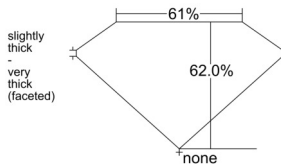

GIA®

FACSIMILE

GIA REPORT 6532860541

Verify this report at GIA.edu

GIA NATURAL DIAMOND DOSSIER®

November 18, 2025
GIA Report Number 6532860541
Shape and Cutting Style ..... Pear Brilliant
Measurements ..... 6.99 x 4.41 x 2.74 mm

GRADING RESULTS

Carat Weight ..... 0.50 carat
Color Grade ..... D
Clarity Grade VVS2

ADDITIONAL GRADING INFORMATION

Polish ..... Excellent
Symmetry ..... Good
Fluorescence ..... None
Clarity Characteristics ..... Pinpoint
Inscription(s): GIA 6532860541

PROPORTIONS

Profile not to actual proportions

GRADING SCALES

GIA COLOR SCALE		GIA CLARITY SCALE				
COLORLESS	D	VERY SLIGHTLY INCLUDED	FLAWLESS			
	E		INTERNALLY FLAWLESS			
	F		VVS₁			
	G		VVS₂			
	NEAR COLORLESS	H	VERY SLIGHTLY INCLUDED	VS₁		
		I		VS₂		
		FAINT	J	SLIGHTLY INCLUDED	S₁	
			K		S₂	
			L		I₁	
			VERT LIGHT	M	INCLUDED	I₂
N	I₃					
O						
LIGHT	P					
	Q					
	R					
	S					
	T					
	U					
	V					
	W					
	X					
	Y					
	Z