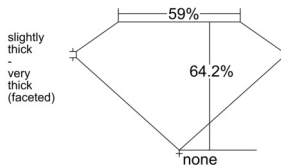

GIA®

FACSIMILE

GIA REPORT 6532858570

Verify this report at GIA.edu

GIA NATURAL DIAMOND DOSSIER®

November 03, 2025
GIA Report Number 6532858570
Shape and Cutting Style ..... Pear Brilliant
Measurements ..... 6.67 x 4.31 x 2.77 mm

GRADING RESULTS

Carat Weight ..... 0.50 carat
Color Grade ..... F
Clarity Grade VVS2

ADDITIONAL GRADING INFORMATION

Polish ..... Excellent
Symmetry ..... Very Good
Fluorescence ..... Faint
Clarity Characteristics..... Cloud, Feather, Indented Natural
Inscription(s): GIA 6532858570

PROPORTIONS

Profile not to actual proportions

GRADING SCALES

GIA COLOR SCALE		GIA CLARITY SCALE			
COLORLESS	D	VERY VERY SLIGHTLY INCLUDED	FLAWLESS		
	E		INTERNALLY FLAWLESS		
	F	VERY SLIGHTLY INCLUDED	VVS₁		
	G		VVS₂		
	H		VS₁		
	NEAR COLORLESS	I	SLIGHTLY INCLUDED	VS₂	
		J		SI₁	
		FAINT	K	INCLUDED	SI₂
			L		I₁
			M		I₂
VERT LIGHT	N	INCLUDED	I₃		
	O				
	P				
	Q				
	R				
LIGHT	S				
	T				
	U				
	V				
	W				
X					
Y					
Z