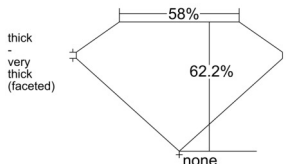

GIA®

FACSIMILE

GIA REPORT 6532850437

Verify this report at GIA.edu

GIA NATURAL DIAMOND DOSSIER®

November 12, 2025
GIA Report Number 6532850437
Shape and Cutting Style ..... Marquise Brilliant
Measurements ..... 6.80 x 3.49 x 2.17 mm

GRADING RESULTS

Carat Weight ..... 0.30 carat
Color Grade ..... D
Clarity Grade VVS2

ADDITIONAL GRADING INFORMATION

Polish ..... Very Good
Symmetry ..... Good
Fluorescence ..... None
Clarity Characteristics.. **Needle, Cloud, Pinpoint, Indented Natural**
Inscription(s): GIA 6532850437

PROPORTIONS

Profile not to actual proportions

GRADING SCALES

GIA COLOR SCALE		GIA CLARITY SCALE			
COLORLESS	D	VERY VERY SLIGHTLY INCLUDED	FLAWLESS		
	E		INTERNALLY FLAWLESS		
	F	VERY SLIGHTLY INCLUDED	VVS₁		
	G		VVS₂		
	H		VS₁		
	NEAR COLORLESS	I	SLIGHTLY INCLUDED	VS₂	
		J		SI₁	
		FAINT	K	INCLUDED	SI₂
			L		I₁
			M		I₂
VERT LIGHT	N	NOT GRADED	I₃		
	O				
	P				
	Q				
	R				
LIGHT	S				
	T				
	U				
	V				
	W				
X					
Y					
Z