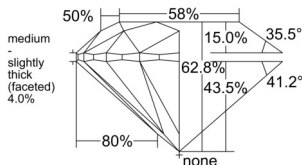

GIA®

FACSIMILE

GIA REPORT 6532850381

Verify this report at GIA.edu

GIA NATURAL DIAMOND DOSSIER®

October 30, 2025
GIA Report Number 6532850381
Shape and Cutting Style ..... Round Brilliant
Measurements ..... 4.86 - 4.89 x 3.06 mm

GRADING RESULTS

Carat Weight ..... 0.45 carat
Color Grade ..... E
Clarity Grade VVS1
Cut Grade ..... Excellent

ADDITIONAL GRADING INFORMATION

Polish ..... Excellent
Symmetry ..... Excellent
Fluorescence ..... None
Clarity Characteristics..... Cloud, Feather
Inscription(s): GIA 6532850381

PROPORTIONS

GRADING SCALES

GIA COLOR SCALE

COLOREDNESS	D
	E
	F
	G
	H
	I
	J
NEAR COLORLESS	K
	L
	M
Faint	N
	O
	P
	Q
	R
	S
	T
	U
	V
	W
	X
	Y
LIGHT	Z

GIA CLARITY SCALE

FLAWLESS	INTERNAL FLAWLESS	EXCELLENT		
VVS₁	VVS₂	VERY GOOD		
VS₁	VS₂	GOOD		
SI₁	SI₂	FAIR		
I₁	I₂	POOR		
			I₃	

GIA CUT SCALE

EXCELLENT
VERY GOOD
GOOD
FAIR
POOR