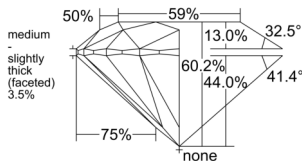

GIA®

FACSIMILE

GIA REPORT 6532849538

Verify this report at GIA.edu

GIA NATURAL DIAMOND DOSSIER®

November 17, 2025
GIA Report Number 6532849538
Shape and Cutting Style ..... Round Brilliant
Measurements ..... 4.15 - 4.17 x 2.50 mm

GRADING RESULTS

Carat Weight ..... 0.26 carat
Color Grade ..... J
Clarity Grade VVS2
Cut Grade ..... Excellent

ADDITIONAL GRADING INFORMATION

Polish ..... Excellent
Symmetry ..... Excellent
Fluorescence ..... Medium Blue
Clarity Characteristics ..... Pinpoint
Inscription(s): GIA 6532849538

PROPORTIONS

Profile to actual proportions