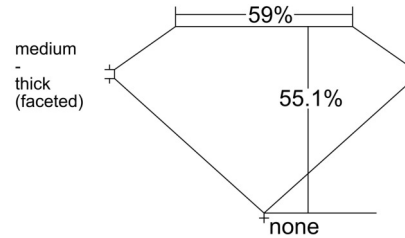

PROPORTIONS

Profile not to actual proportions