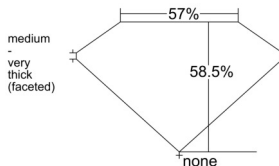

GIA®

FACSIMILE

GIA REPORT 6532842920

Verify this report at GIA.edu

GIA NATURAL DIAMOND DOSSIER®

October 31, 2025
GIA Report Number 6532842920
Shape and Cutting Style ..... Heart Brilliant
Measurements ..... 4.98 x 5.92 x 3.46 mm

GRADING RESULTS

Carat Weight ..... 0.60 carat
Color Grade ..... H
Clarity Grade VVS2

ADDITIONAL GRADING INFORMATION

Polish ..... Excellent
Symmetry ..... Excellent
Fluorescence ..... None
Clarity Characteristics ..... Cloud
Inscription(s): GIA 6532842920

PROPORTIONS

Profile not to actual proportions

GRADING SCALES

GIA COLOR SCALE		GIA CLARITY SCALE			
COLORLESS	D	VERY VERY SLIGHTLY INCLUDED	FLAWLESS		
	E		INTERNALLY FLAWLESS		
	F	VERY SLIGHTLY INCLUDED	VVS₁		
	G		VVS₂		
	H		VS₁		
	NEAR COLORLESS	I	SLIGHTLY INCLUDED	VS₂	
		J		SI₁	
		FAINT	K	INCLUDED	SI₂
			L		I₁
			M		I₂
VERT LIGHT			N	INCLUDED	I₃
			O		
			P		
	Q				
LIGHT	R				
	S				
	T				
	U				
	V				
	Z